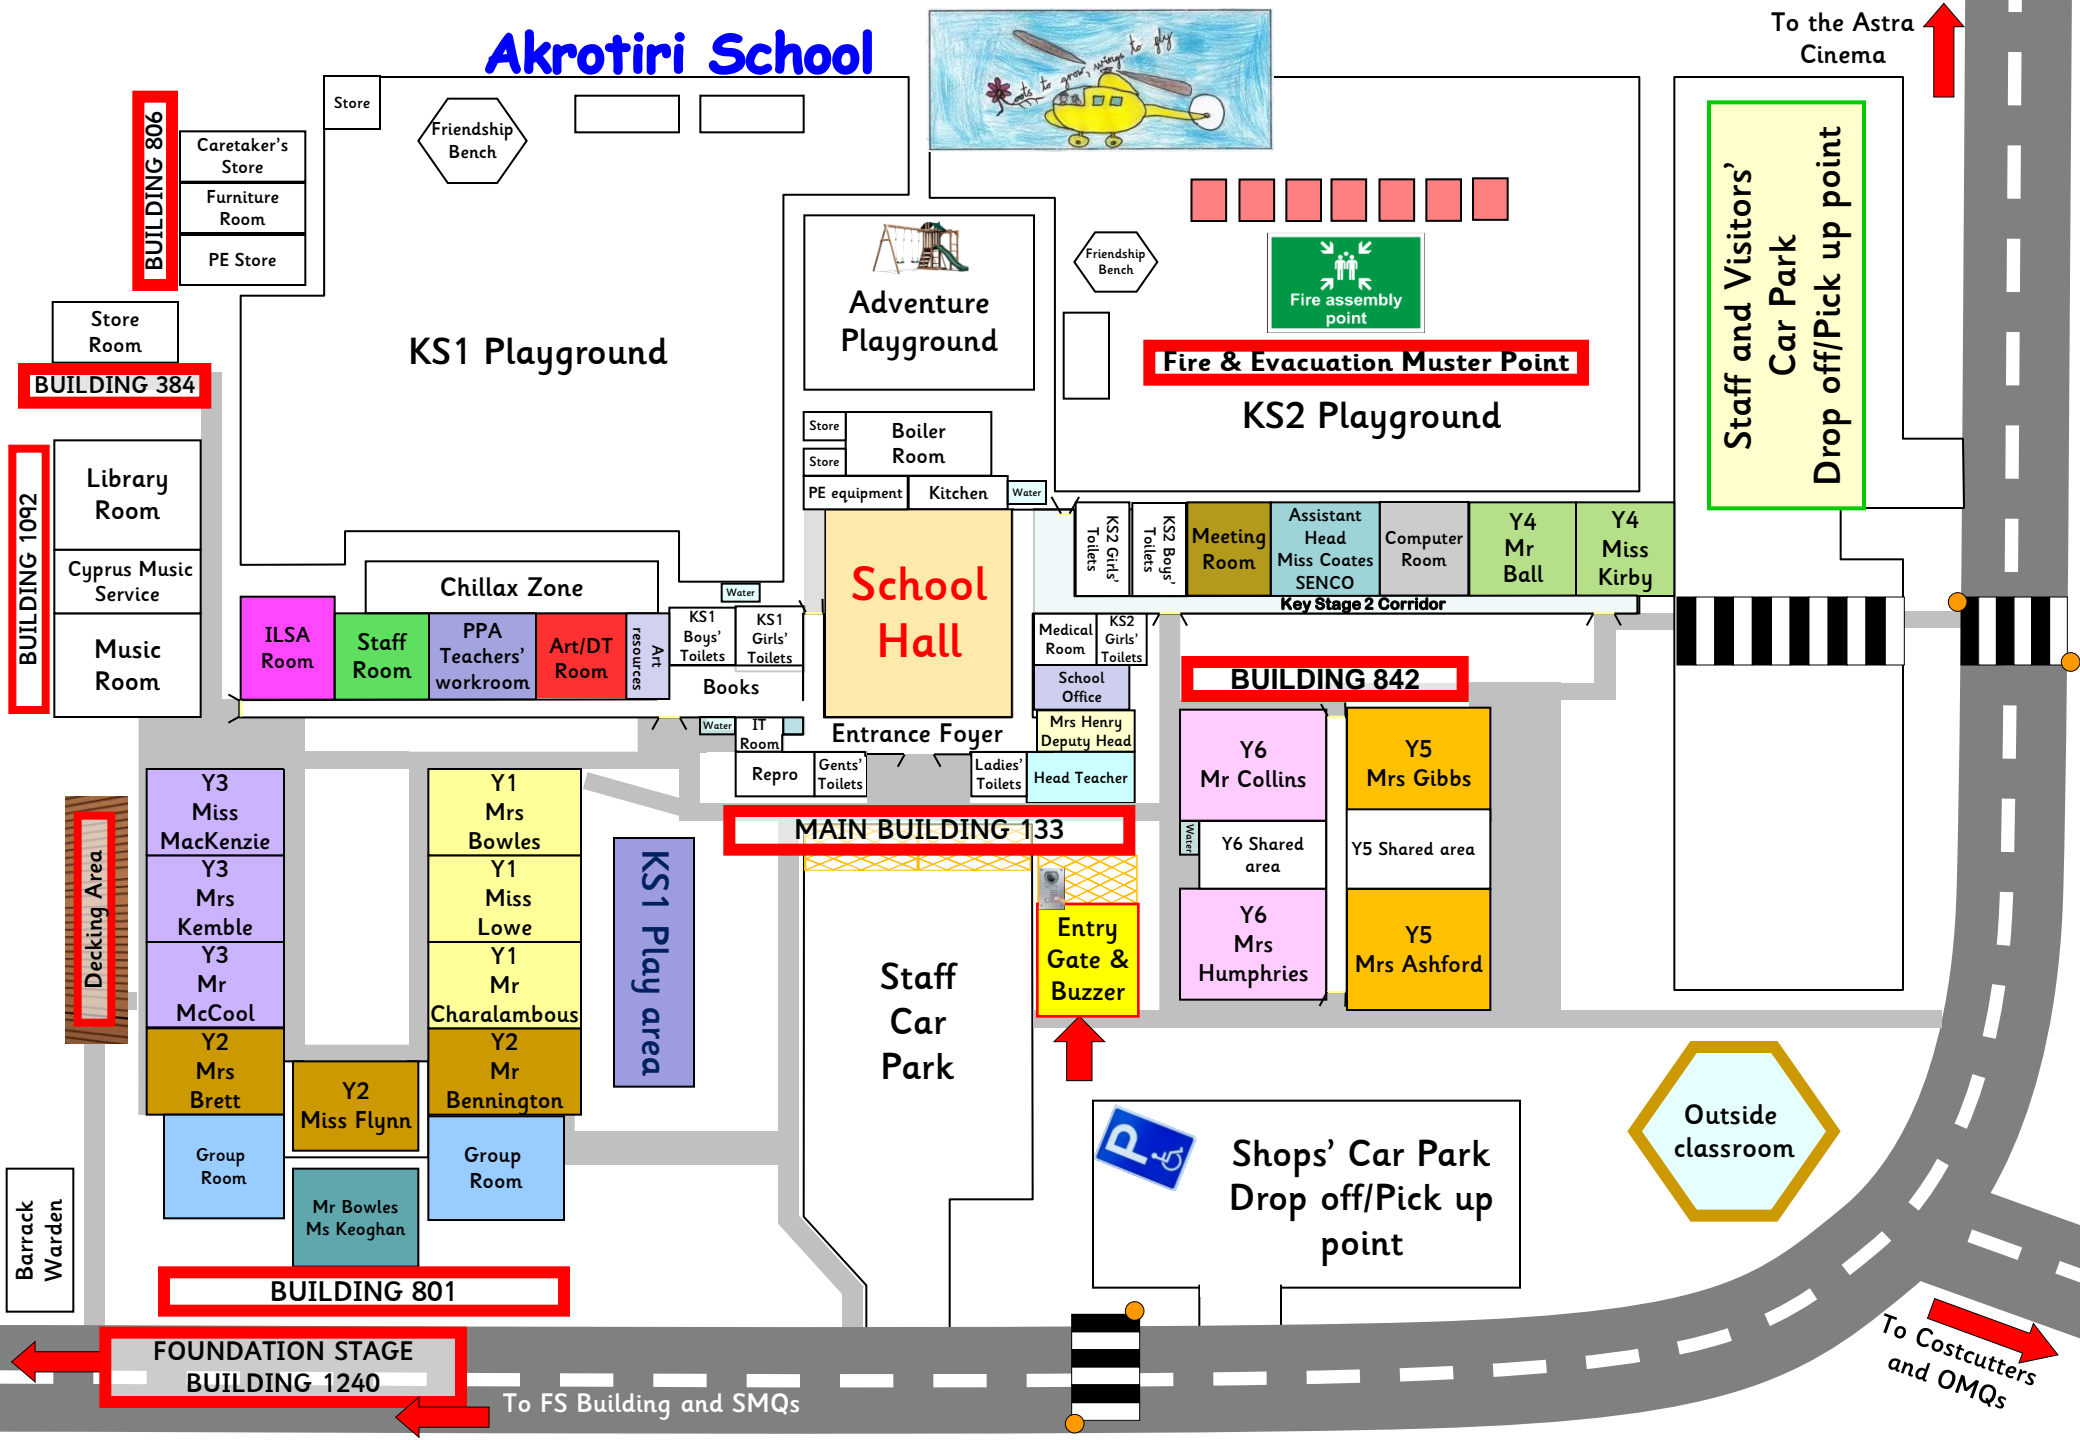

# Akrotiri School

To the Astra Cinema ↑

To Costcutters and OMQs →

To FS Building and SMQs →

Barrack Warden

Decking Area

BUILDING 1092

BUILDING 384

BUILDING 806

Fire & Evacuation Muster Point

MAIN BUILDING 133

BUILDING 842

BUILDING 801

FOUNDATION STAGE BUILDING 1240